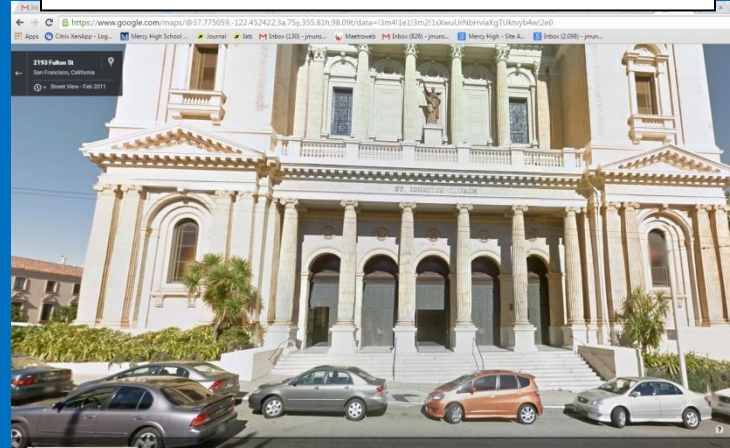

Special Entrance Instructions Map

Mercy High School Graduation

St. Ignatius Church
650 Parker Avenue
San Francisco, California 94118

Doors will open for guests who need assistance and **ONE HELPER** at the Parker Street Entrance at 1:00 PM.
ALL OTHER DOORS OPEN at 1:15 PM.

Handicapped Accessible Ramp Entrance: **Parker St. Entrance Only**

The special line for those who need assistance and early admittance will form on the ramp to the **RIGHT** of the Parker Street Entrance, indicated by the **BLUE Star**

Fulton Street Entrance