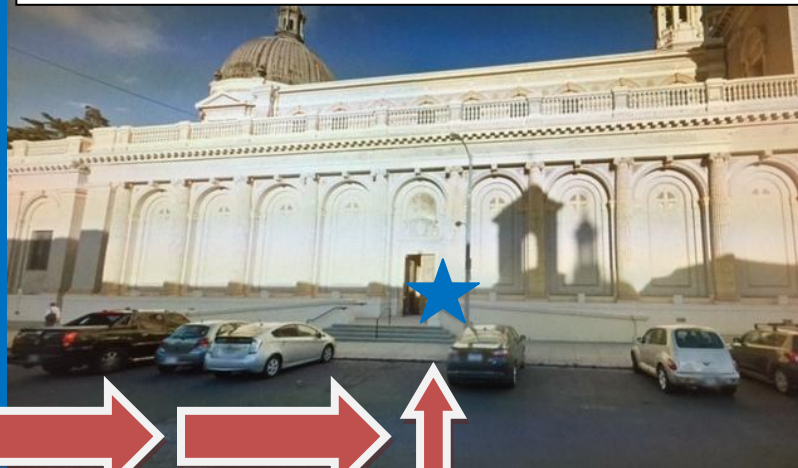

Special Entrance Instructions Map

Mercy High School Graduation

St. Ignatius Church
650 Parker Avenue
San Francisco, California 94118

Doors will open for guests who need assistance and **ONE HELPER** at the Parker Street Entrance at 1:00 PM.
ALL OTHER DOORS OPEN at 1:15 PM.

Handicapped Accessible Ramp Entrance: **Parker St. Entrance Only**

The special line for those who need assistance and early admittance will form on the ramp to the **RIGHT** of the Parker Street Entrance, indicated by the **BLUE Star**

Fulton Street Entrance

Parker Street Entrance

St. Ignatius Church