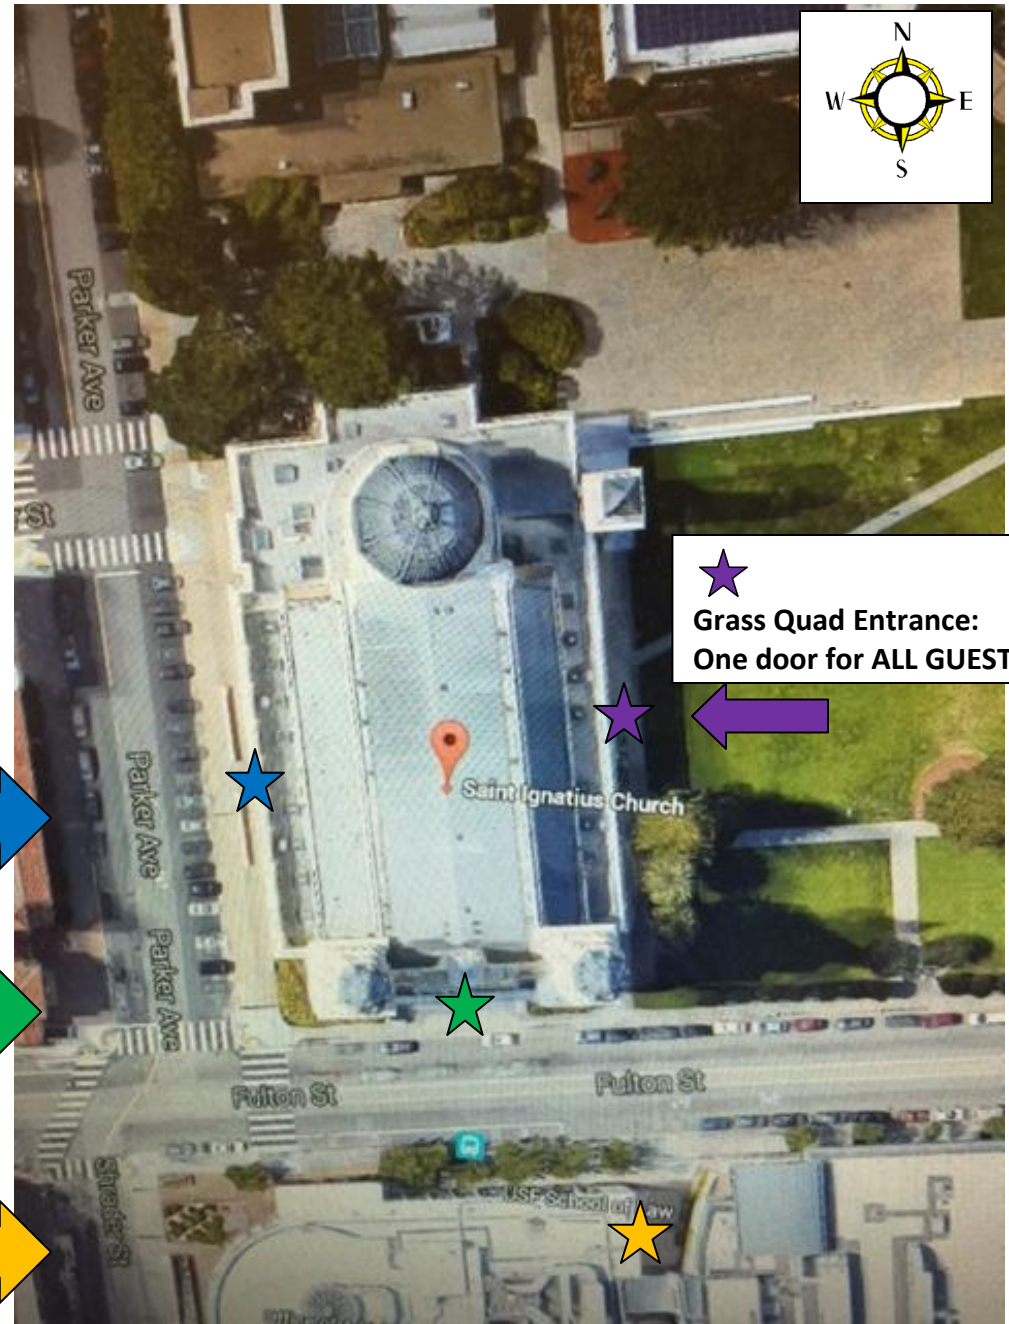

# Mercy HSB Graduation, Entrance Instructions & Map

There are 3 main entrance sites, located on the East (**Grass Quad**), West (**Parker St.**) & South (**Fulton St.**) sides of St. Ignatius Church, 650 Parker Ave, San Francisco, CA 94118

**Graduation Entrance Doors will Open to family & guests with Tickets at 1:15pm.**

**ALL DOORS** will open at the same time, with the exception of the *Handicap\Special needs entrance*.

★ Parker St. Entrance: One door for ALL GUESTS, one door for *Handicap\Special needs entrance*.

★ Fulton St. Entrance: Three doors for ALL GUESTS

★ Additional Restrooms are located at the USF School of Law across from the Fulton St. Entrance.

★ Grass Quad Entrance: One door for ALL GUESTS