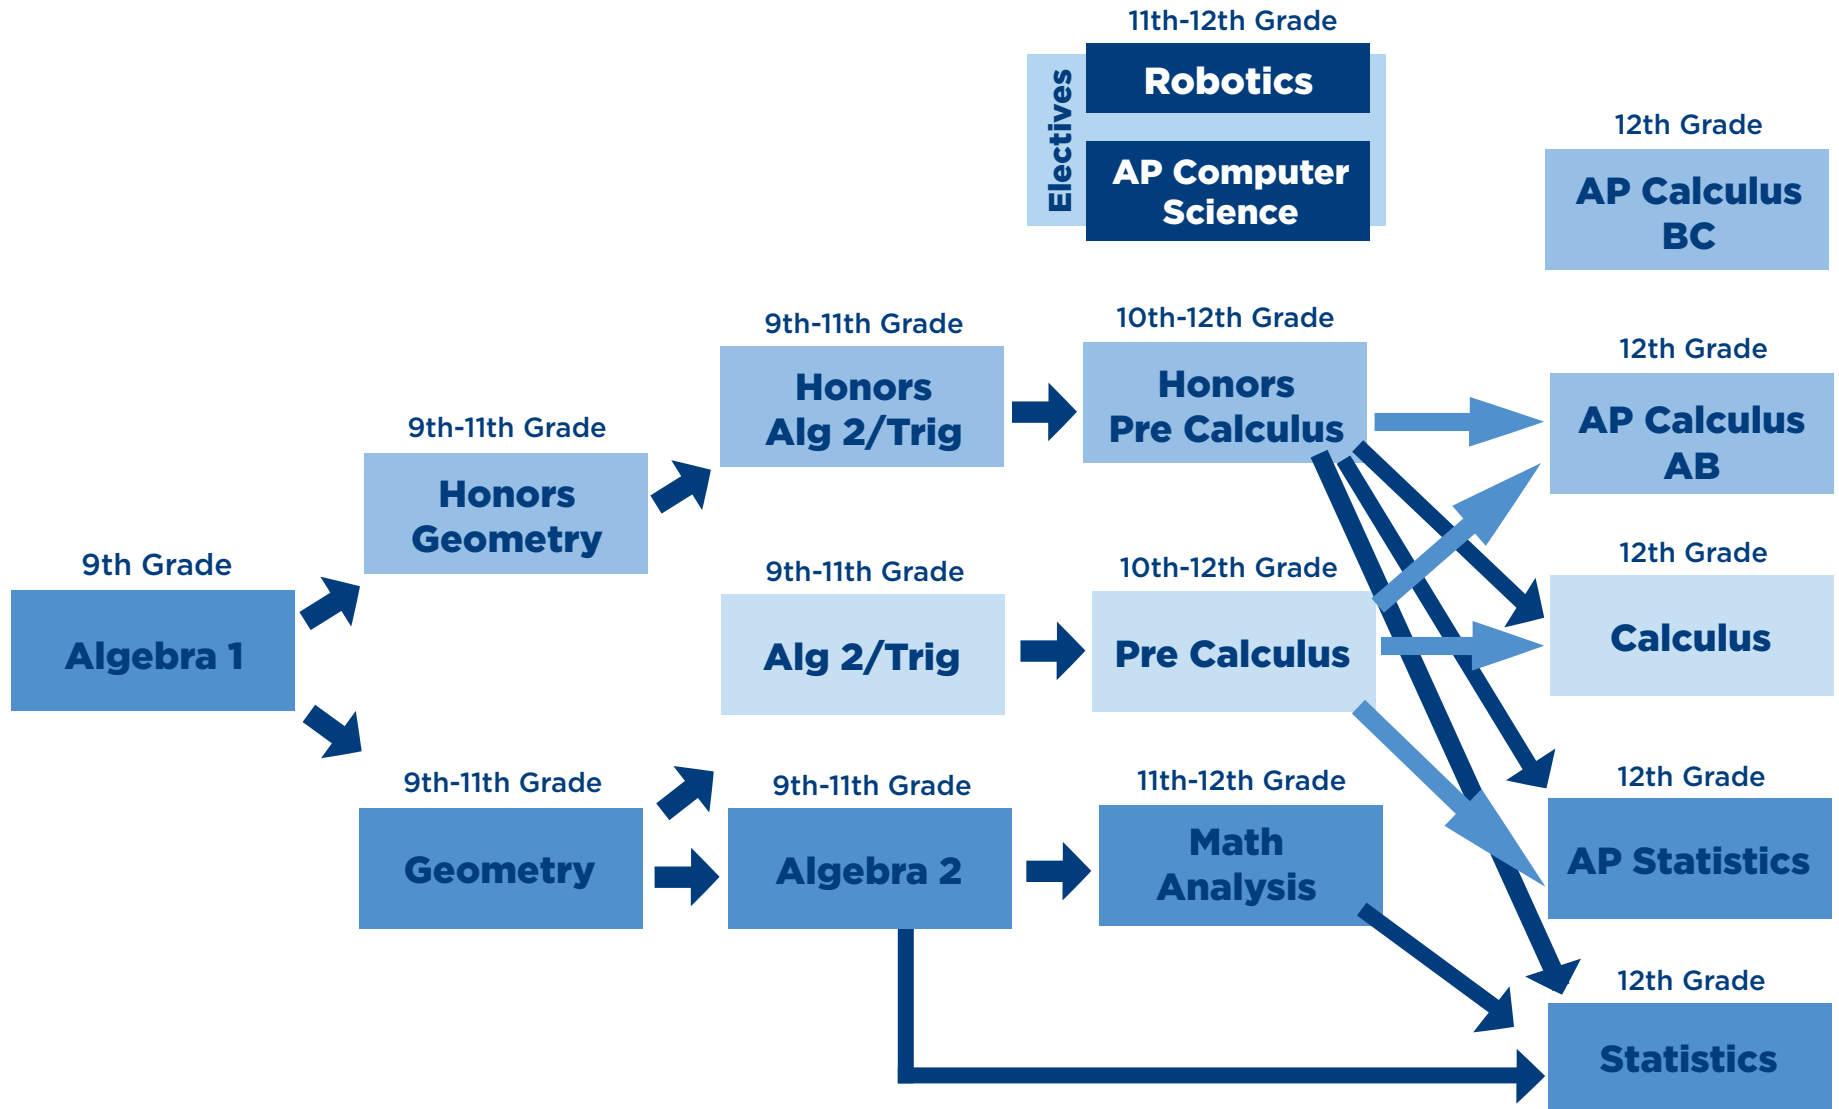

Math Department Class Offerings

Mercy High School • 2750 Adeline Drive • Burlingame • CA 94010 • 650.343.3631 • www.mercyhsb.com

Be Known • Be Challenged • Be Transformed